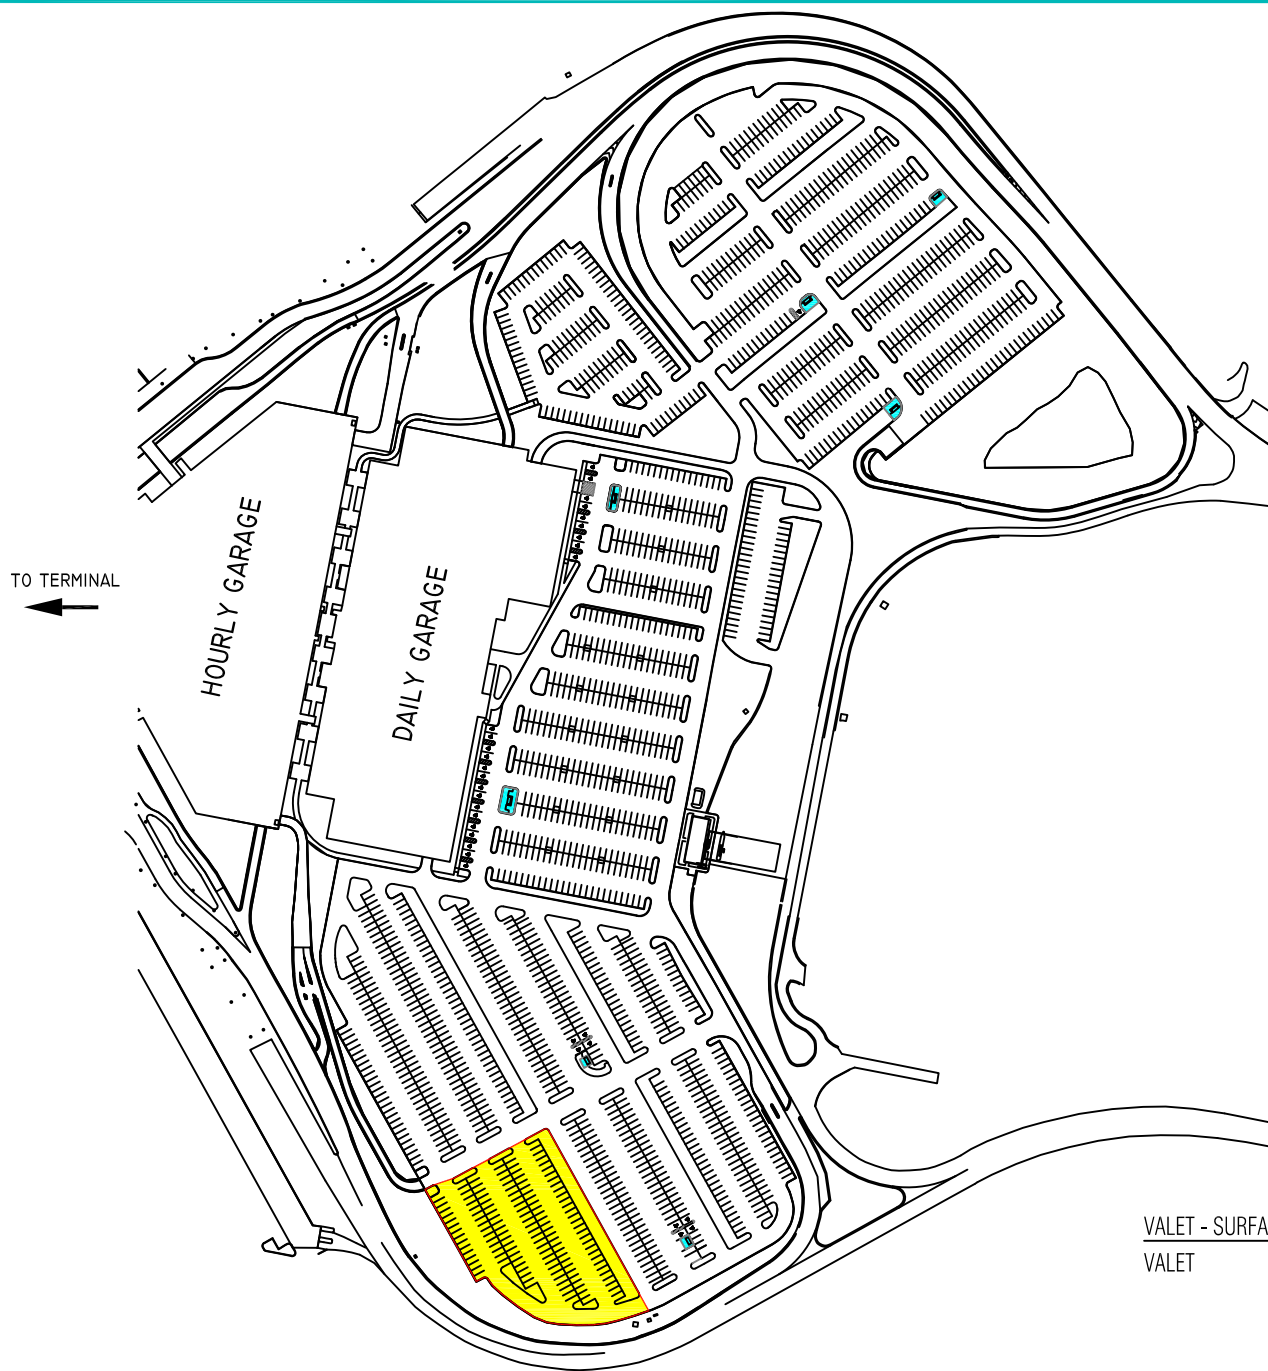

EXHIBIT B SURFACE LOT

TO TERMINAL
↑

HOURLY GARAGE

DAILY GARAGE

VALET - SURFACE LOT - EXISTING ASSIGNED AREAS
VALET 138 SPACES

SCALE :

JACKSONVILLE INTERNATIONAL AIRPORT
ASSIGNED AREAS - EXISTING ASSIGNED AREAS
VALET PARKING CONCESSION

EXHIBIT B