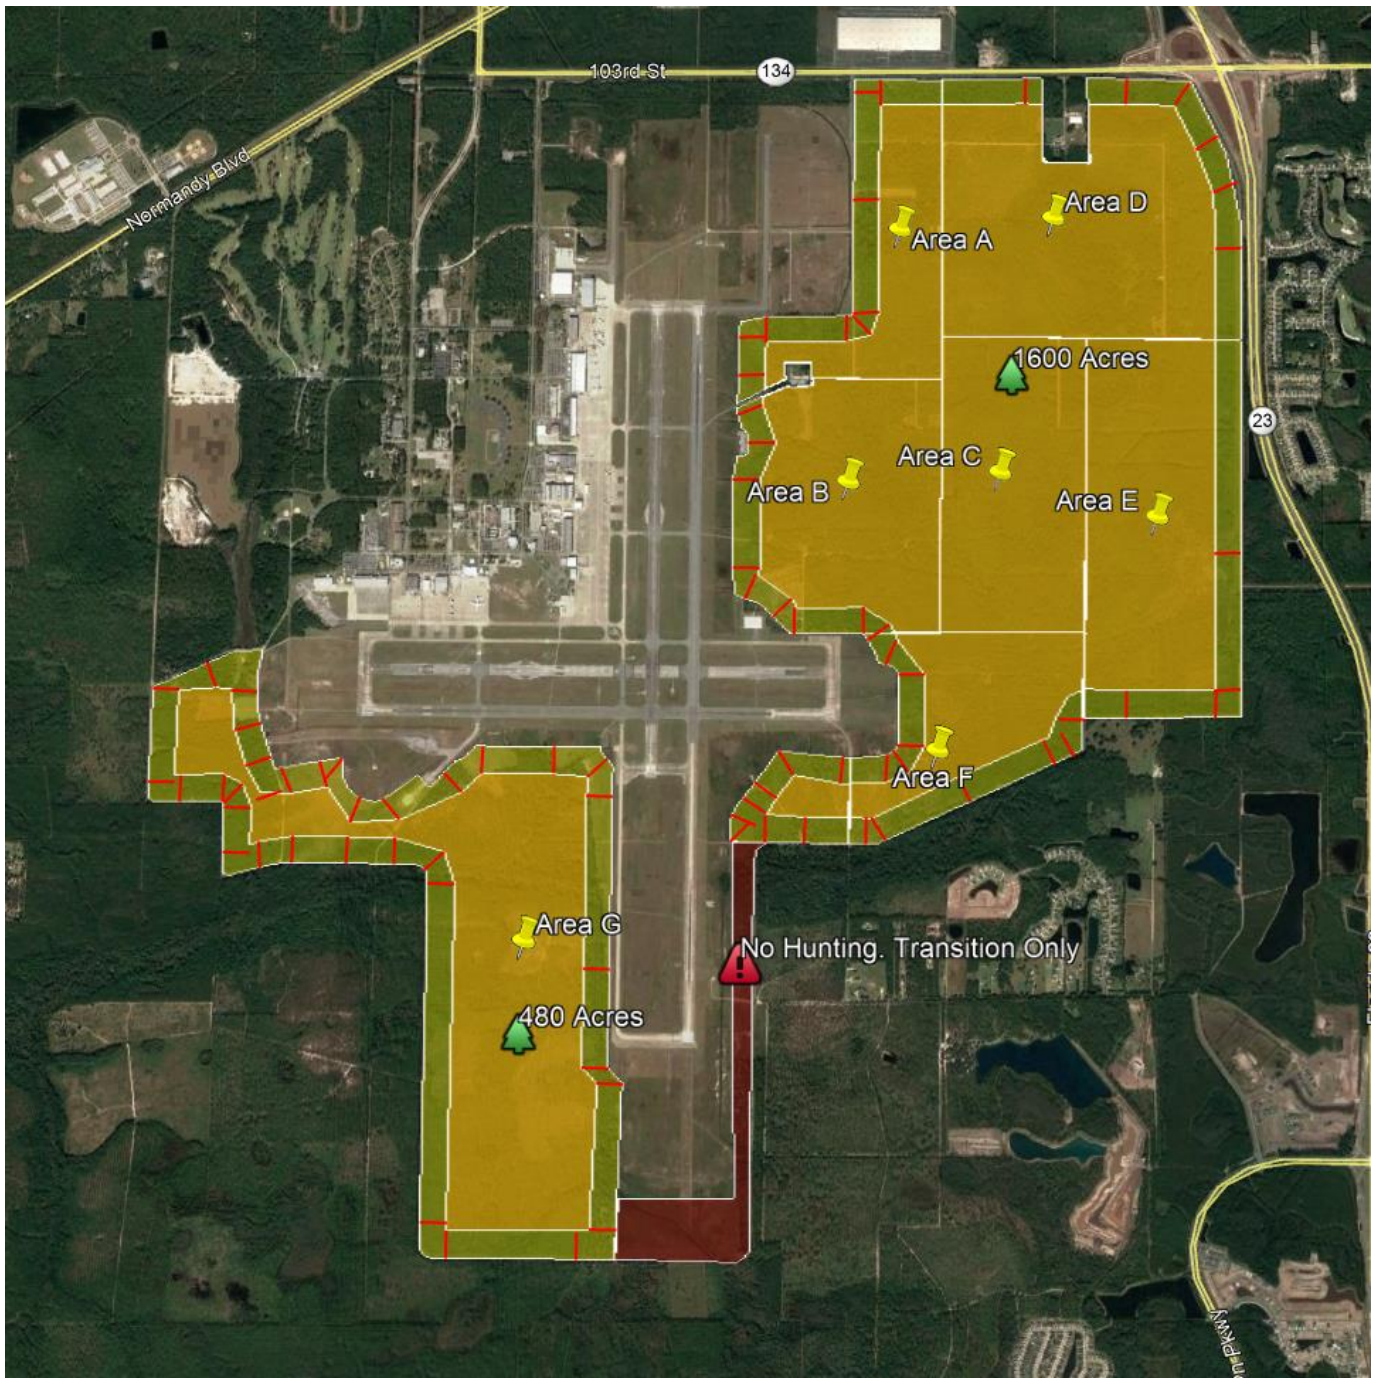

VQQ Hunt Club Areas

NOTE:

YELLOW = Area Hunt Zones

GREEN = Deer Feeder standoff boundary from fence line.

RED = NO Hunting Area.